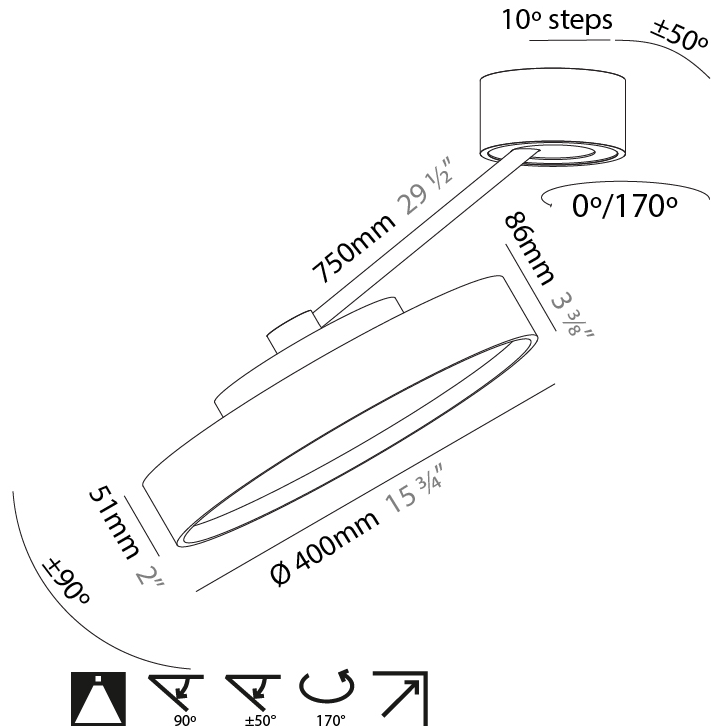

GENERAL

Series: Sign Diva Dancer
Subseries: Sign Diva Dancer Korona
Brand: Prolicht
Division: Architectural
Mounting Type: Suspension
Mounting Location: Ceiling
Subcategory: Pendant

PHYSICAL

Shape: Round
Diameter (mm): 400
Diameter (in): 15 3/4
Height (mm): 870
Depth (mm): 86
Height (in): 34 1/4
Depth (in): 3 3/8
Light Distribution: Adjustable / Direct
Weight (kg): 3.5
Weight (lbs): 7.716

Diffuser: PMMA - Opal / Micro-Prism / Sparkling Secret / Vintage Industrial

Fixture Finish: SSR / BKV / CWI / CRY / HAB / UFT / ITA / RUA / FTG / MYG / LOD / PUS / FRO / FUP / KIA / POP / BLS / SPG / MEY / GOH / GUM / CHC / COM / ABZ / JAG / OBR / MOS / ROR

Fixture Material: Extruded Aluminum / Steel

ELECTRICAL

Lamp Type: LED (Zhaga Standard)
Input Wattage (W): 17.9
Total Output Wattage (W): 16
Dimming: Tri-Mode (Non-Dimming and Phase Dimming (120Vac only) and 0-10V Dimming)
Driver Included: Yes
Driver Location: Integrated
Driver Type: Constant Current - Universal
Driver Class: Class 2
Input Voltage (V): 120 - 277
Constant Current (MA): 500

LED

Color Temperature (*K): 2700 / 3000 / 3500 / 4000
Max. Delivered Lumen (lm): 1870 / 2340 / 2372 / 2420
CRI: >90 CRI
Lamp Life (hrs): 50000

OPTICAL

Adjustability: Rotational Canopy 170°; Tilting Canopy ±50°; Tilting Head ±90°

RATINGS AND CERTIFICATIONS

Certified By: Certified for North American Standards
IP rating: IP20